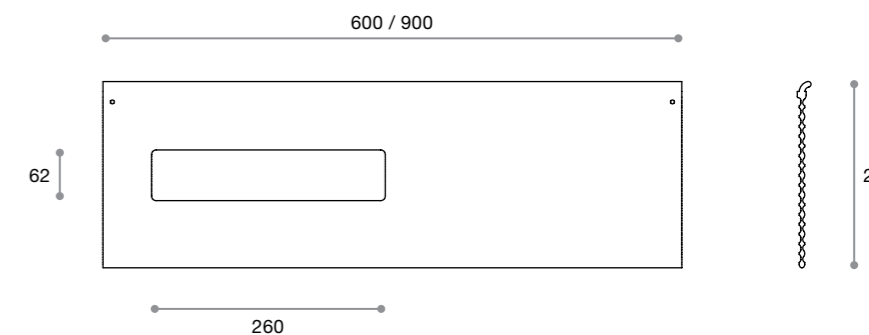

Art. 900113 / 900114
PORTA SPEZIE
SPICE RACK SHELF