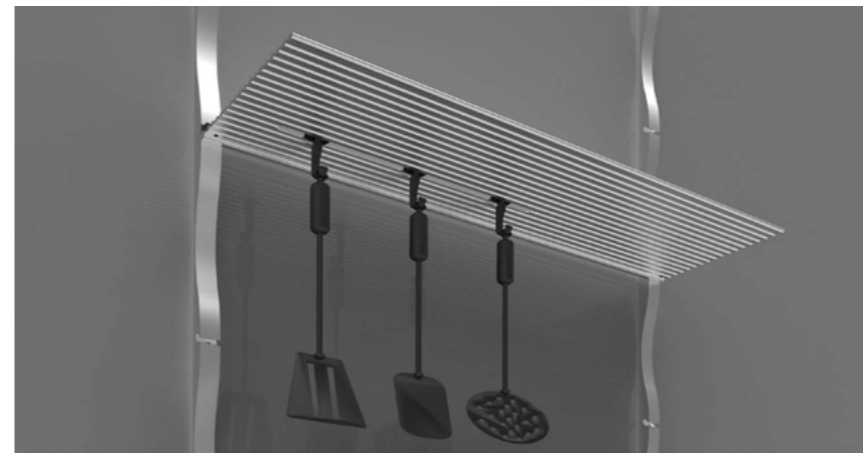

*The shelf is made from an aluminum profile cut to size, available in the following sizes.*  
 900130: shelf L 300 mm  
 900103: shelf L 450 mm  
 900104: shelf L 600 mm  
 900105: shelf L 900 mm  
 900106: shelf L 1200 mm

**Art. 900115**  
**PORTA BOTTIGLIE**  
BOTTLE HOLDER

Porta bottiglie Skyline è un elemento decorativo di grande effetto, in grado di trasformare una semplice parete in una elegante enoteca.

*This bottle holder is a great effect decorative element that is able to turn a simple wall in a stylish wine bar.*