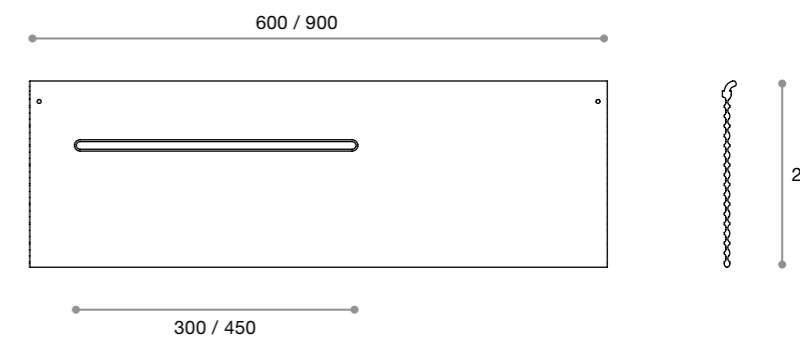

900109: portaganci L 600 mm
900110: portaganci L 900 mm

*900109: hookset shelf L 600 mm
900110: hookset shelf L 900 mm*

Art. 900111 / 900112
PORTA COLTELLI
KNIVES RACK