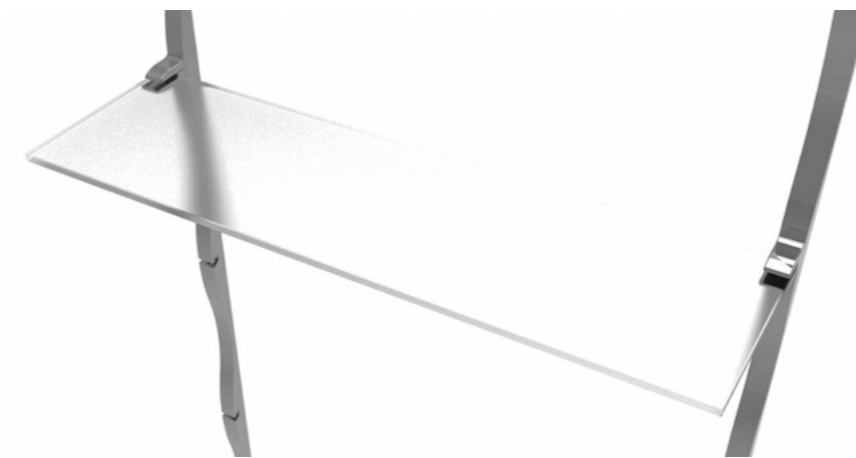

SKYLINE SYSTEM

Art. 900117 / 900118 / 900119
MENSOLA VETRO
GLASS SHELF

900117: mensola L 300 mm
900118: mensola L 600 mm
900119: mensola L 900 mm

*900117: shelf L 300 mm
900118: shelf L 600 mm
900119: shelf L 900 mm*