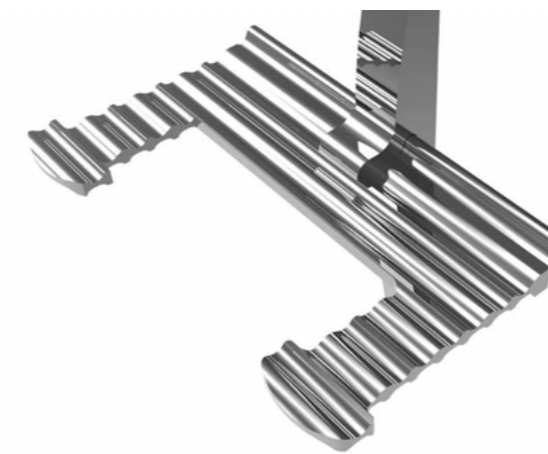

Art. 900128
PORTA ACCAPPATOIO DOPPIO A 1 AGGANCI
DOUBLE BATHROBES HOLDER WITH ONE HOOK