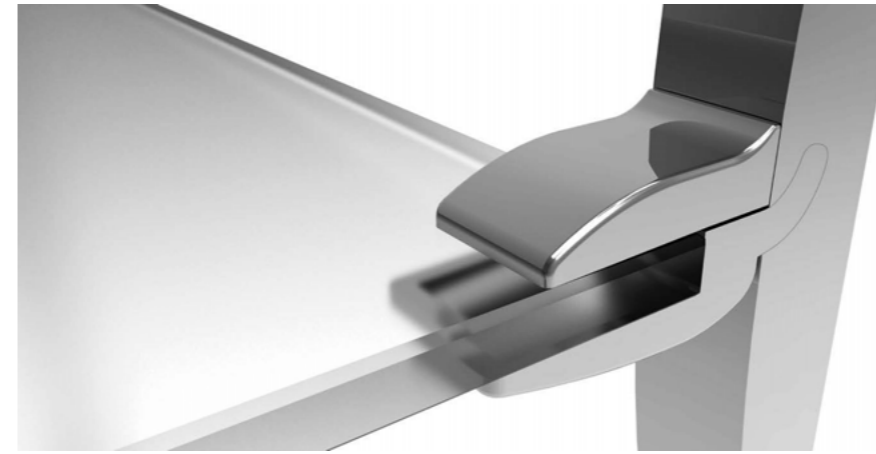

*Made from an aluminum profile as other accessories, the toilet paper holder Skyline's line is intended for modern and sophisticated bathrooms. It is available in the left and right version.*

**Art. 900127**  
**PORTA ACCAPPATOIO QUADRUPLO A 2 AGGANCI**  
 QUADRUPLE BATHROBES HOLDER WITH TWO HOOKS

*This universal aluminum support is offered with resin black toilet brush or glass.*

**Art. 900128**  
**PORTA ACCAPPATOIO DOPPIO A 1 AGGANCI**  
 DOUBLE BATHROBES HOLDER WITH ONE HOOK

Alternativa al più grande porta accappatoio a due agganci, può portare fino a due accappatoi o salviette. Può essere facilmente abbinato agli altri accessori della linea bagno in molteplici combinazioni.

*Alternative to the larger bathrobes holder with two hooks, it is able to carry up to two bathrobes or towels. It can easily be combined with other accessories of the bathroom in multiple combinations.*