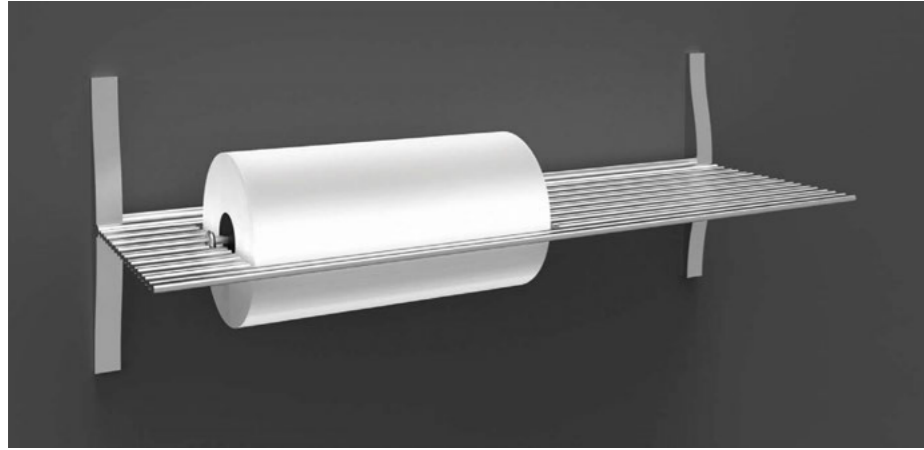

*Made from an aluminum profile as other accessories, the toilet paper holder Skyline's line is intended for modern and sophisticated bathrooms. It is available in the left and right version.*

**Art. 900127**  
**PORTA ACCAPPATOIO QUADRUPLO A 2 AGGANCI**  
 QUADRUPLE BATHROBES HOLDER WITH TWO HOOKS

900117: mensola L 300 mm  
 900118: mensola L 600 mm  
 900119: mensola L 900 mm

*900117: shelf L 300 mm  
 900118: shelf L 600 mm  
 900119: shelf L 900 mm*

SKYLINE SYSTEM

SKYLINE SYSTEM

HANDLE 590

Art. 900107 / 900108  
**MENSOLA PORTA ROTOLO**  
 SHELF PAPER ROLL HOLDER

L'accessorio funzionale ed elegante è composto da una mensola lavorata e da un cilindro porta rotolo in resina nera.  
 900107: portarotolo L 600 mm  
 900108: portarotolo L 900 mm

*This functional and elegant accessory is composed by a shelf and a roll-holder cylinder in black resin.*  
 900107: roll holder L 600 mm  
 900108: roll holder L 900 mm