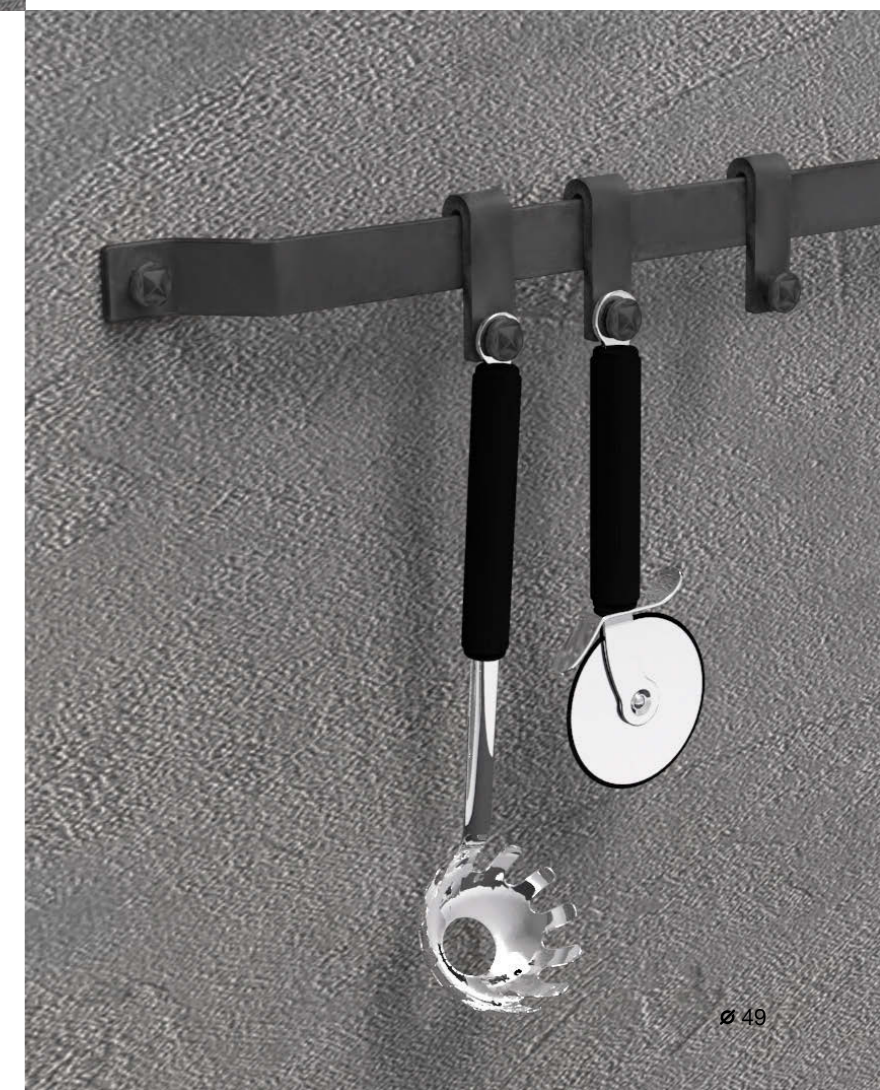

Ferè is a midway accessory system, characterized by clean and strong lines, designed and manufactured to furnish with functional elements the industrial style kitchen. Ferè's kit is available in measures 60, 90 and 120 cm and completed by hooks.

It is available in length 300 mm and 420 mm.

903103 shelf L 300 mm

903104 shelf L 420 mm

CREATIVITY
IN YOUR
HANDS

Art. 903105

PORTA ROTOLO FERÈ

PAPER ROLL-HOLDER

Leggero e funzionale, il portarotolo Ferè è composto esclusivamente da barre di ferro piegate e finite con grande cura e attenzione ai dettagli.

Light and functional, the roll-holder Ferè is composed exclusively by iron bars bent and finished with great care and attention to the details.

12993

MANIGLIE HANDLE

Studiata appositamente per completare le cucine Ferè, la maniglia in zama è disponibile nei passi 96, 160 e 320 mm. Il dettaglio del chiodo, unico nel suo genere, lascia trasparire l'attenzione che COSMA riserva ad ogni sua creazione.

Designed specifically to complete Ferè kitchens, this zamack handle is available 96, 160 and 320 mm center distance. The special nail, unique in its kind, reveals the attention of details that COSMA reserves to all of its creations.