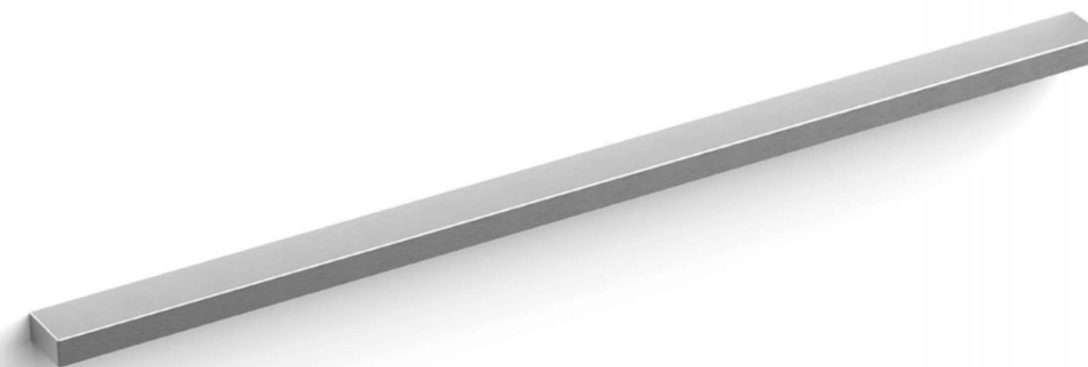

686

MANIGLIE HANDLE

686 è una maniglia modulare dalla forma lineare e pulita. La parte inferiore è caratterizzata da una tasca che facilita l'impugnatura e quindi l'apertura dell'anta. L'articolo è ottenuto da un estruso in alluminio. Le finiture variano dalle verniciature a polvere, alle finiture anodizzate e sono sempre in abbinamento a quelle del sistema sottoensile. COSMA fornisce il pezzo tagliato a misura.

686 is a modular handle with a clean and linear shape. The lower part is characterized by a pocket that facilitates the grip and the opening of the door. The article is obtained from an aluminum extrusion. The finishes available, always in combination with those of the rail system, vary from powder coating to anodized. COSMA supplies the item in any customized size.

ART.	L	C	H	S
6860096	136	96	20	9
6860160	186	160	20	9
6860320	346	320	20	9
6860544	636	272 / 544	20	9
6861060	1086	448 / 1060	20	9