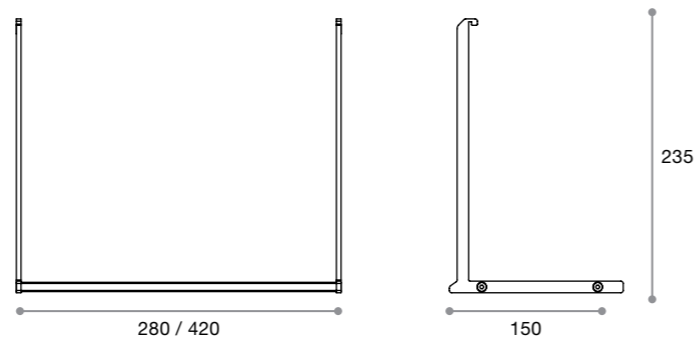

*Cubo's kit is a modular, versatile and flexible rail system. It is completed by a functional light, which is able to light up the complete kitchen top. The kit is available in measures 60, 90, 120 cm and 3 meters length bars for personalized products. The bar can also be provided in any customized size with or without lights.*

908100: KIT 60 fornito con 4 ganci  
 908101: KIT 90 fornito con 6 ganci  
 908102: KIT 120 fornito con 6 ganci  
 908103: barra 3000 mm  
 906000.GN: gancio

908100: KIT 60 with 4 hooks  
 908101: KIT 90 with 6 hooks  
 908102: KIT 120 with 6 hooks  
 908103: 3000 length bar  
 906000.GN: hook

**Art. 906103 / 906104**  
**RIPIANO CUBO**  
SHELF

La serie Cubo mette a disposizione una mensola in alluminio leggera ed ultramoderna.  
906103 mensola L 280 mm  
906104 mensola L 420 mm

*Cubo's system offers a light and ultramodern aluminium shelf.*  
906103 shelf L 280 mm  
906104 shelf L 420 mm